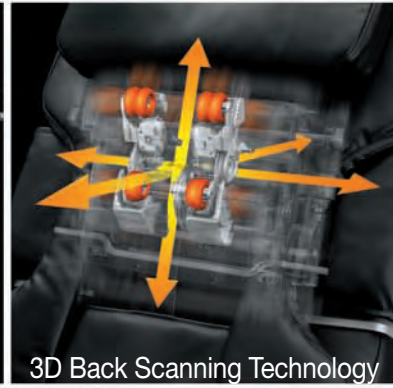

**EP30005KU/TU**

Total Body Massage Lounger

Over 35 Years of  
**Advanced Massage Replication Technology**  
from Panasonic

**REAL PRO  
ULTRA™**

Advanced Quad Style  
Grasp Massage System

3D Back Scanning Technology