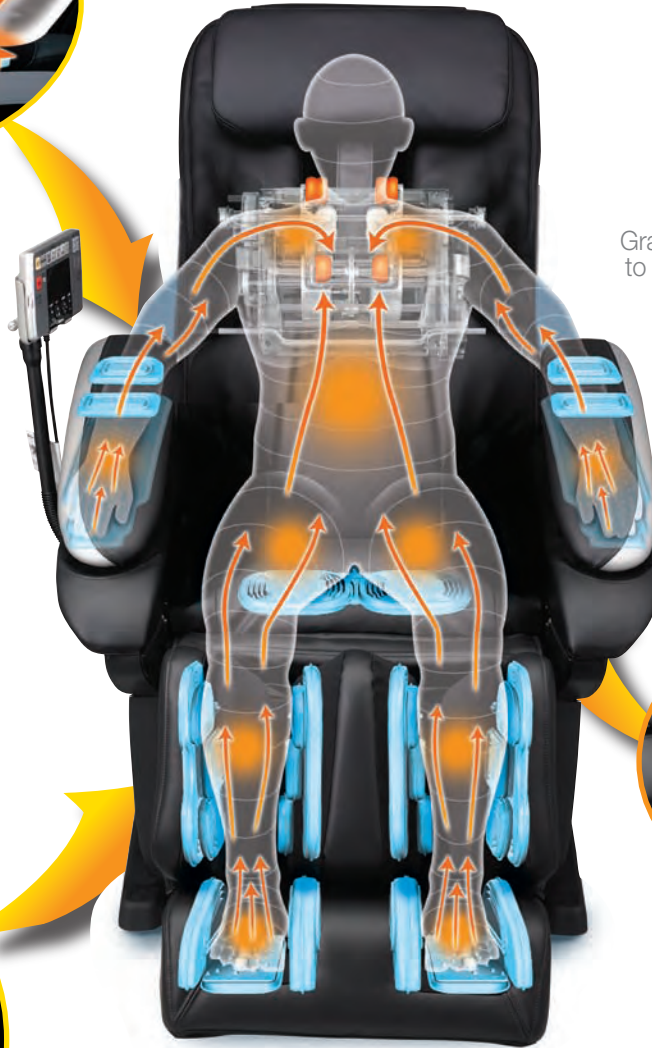

# Relax, Rejuvenate, Invigorate

Increase Circulation, Relieve Tension and Increase Energy.

**Arm & Palm Massage**  
Increase circulation and warmth, removes tension.

**Arm & Shoulder Stretch**  
Gradual stretching of shoulder muscles to remove tension & increase flexibility.

**Leg Stretch**  
Works to alleviate stiffness in your lower back, hips and thighs. The air system in the ottoman squeezes the lower legs while it lowers and raises in 20° increments.

**Calf Massage**  
Gently squeezes and loosens tightness, increases circulation.

**Seat Massage**  
Gently squeezes and soothes buttocks.

# 200 Square Inches of Back Coverage

More Massage Area: 200 sq. in.

Using pressure sensor technology, Ultra creates a virtual map of your back. Real Pro Ultra™ scans your body then delivers a massage contoured to your spine's curves. The “floating” massage heads glide over your back—Ultra knows where to massage, and where not to. You create your own customizable program, which Ultra remembers for the next time you're ready for a massage. The air bags conform to your body, and even the Air Ottoman System extends open/closed to accommodate any height.